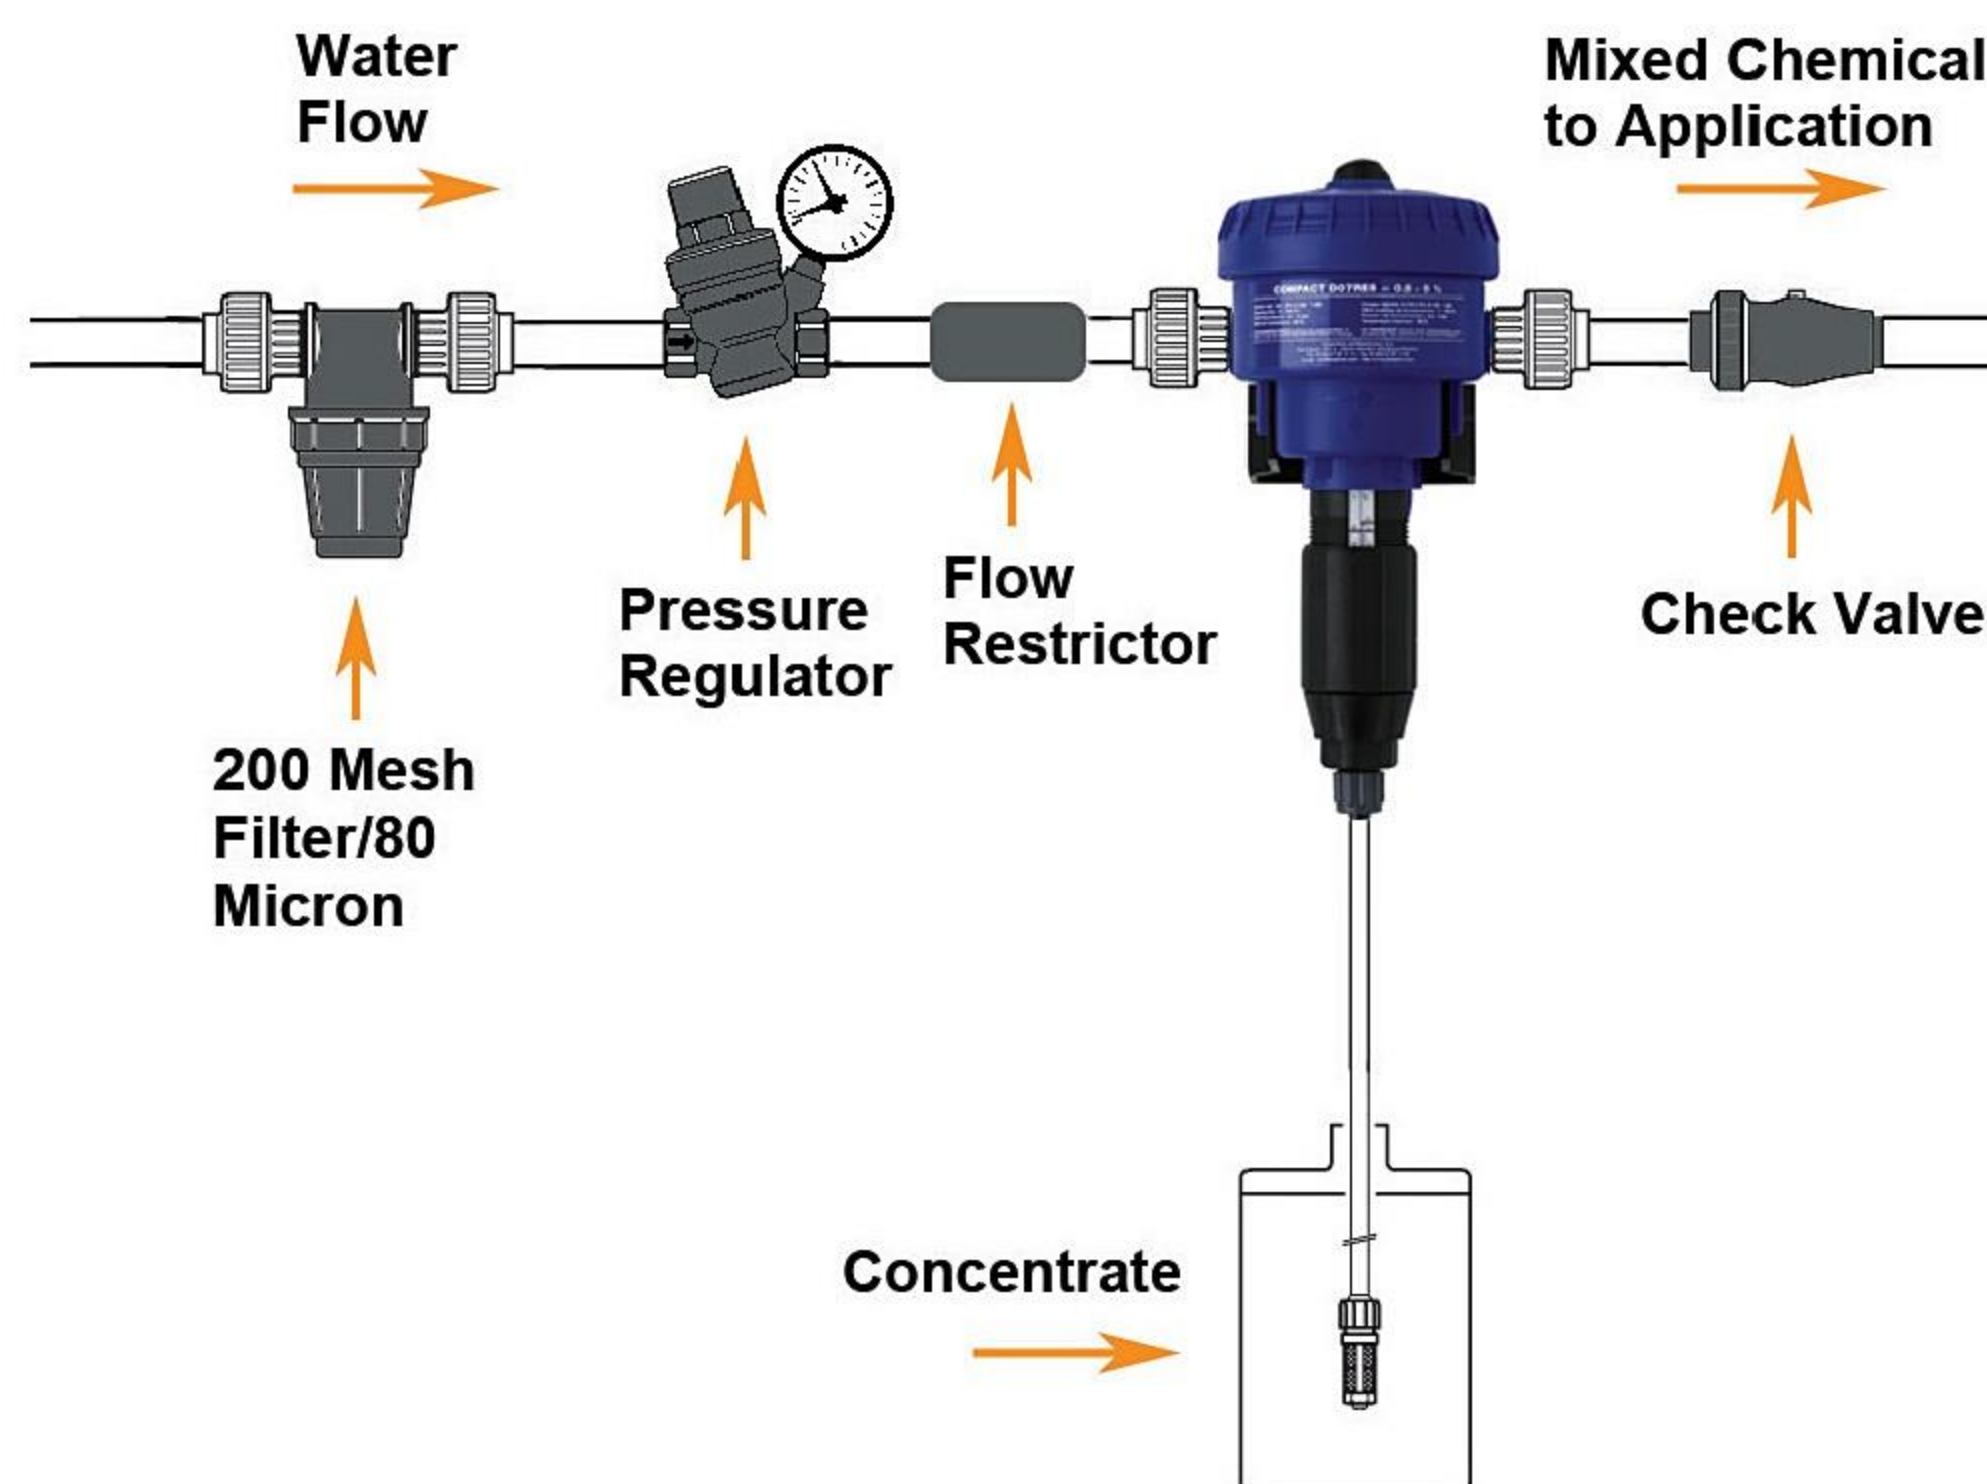

Basic Installation

DOSATRON
@dosatron

Dosatron Thailand

Wang Daeng Industrial Supplies Co.,Ltd

116/98 Moo3, T.Bowin A.Sriracha Chonburi 20230 THAILAND

Tel: (038) 337-838-9 Fax: (038) 337-840 www.WANGDEX.com